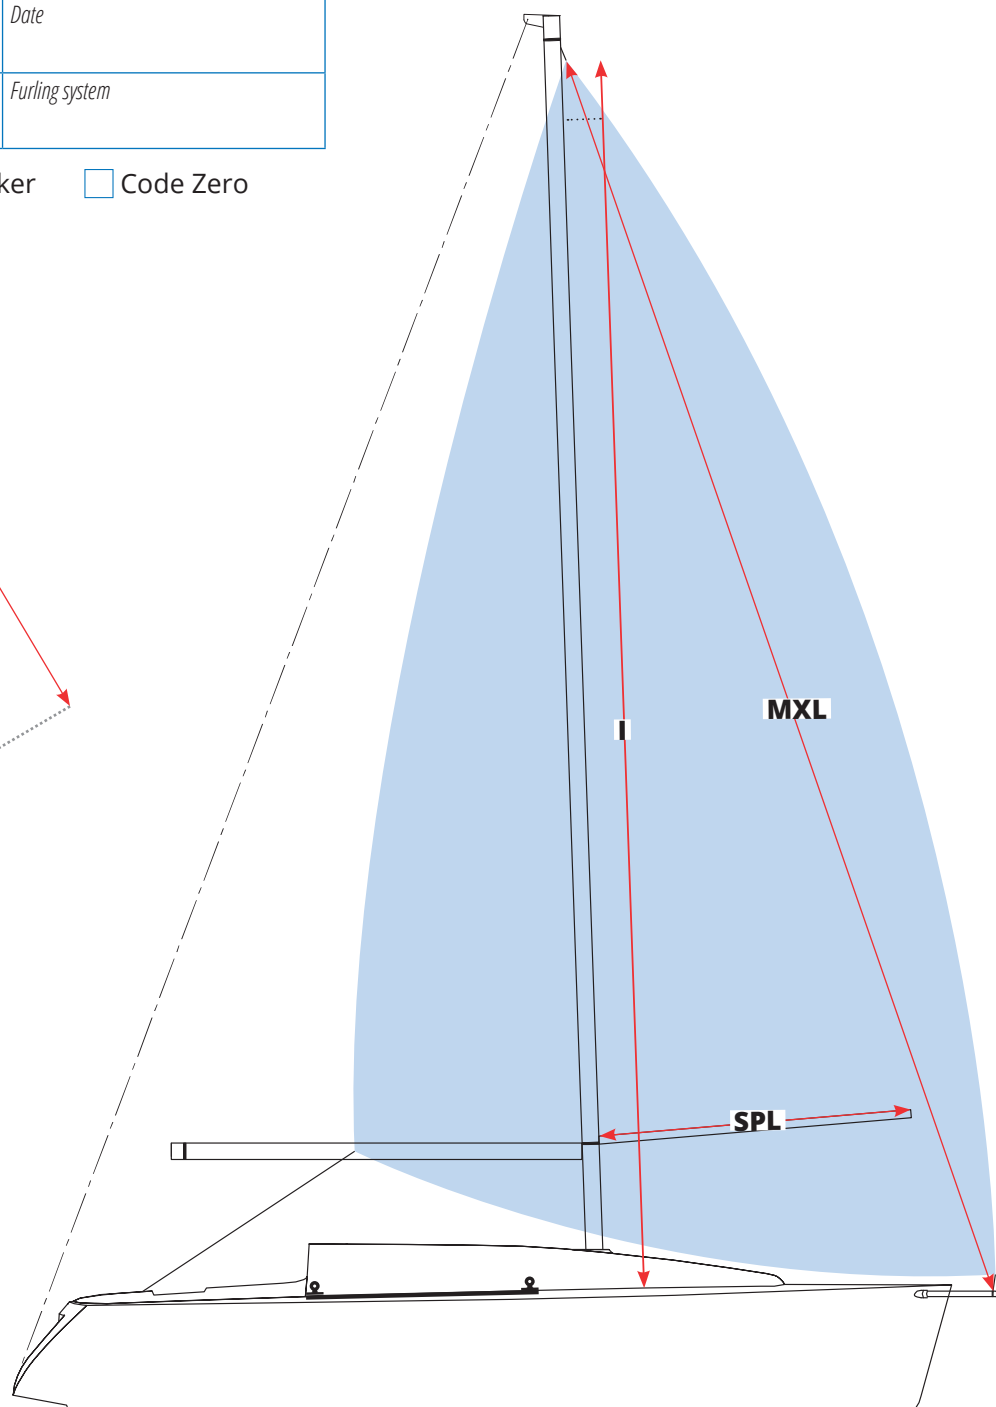

# Downwind Sails

Name	Date
Boat type	Furling system

Sail type  Spinnaker  Gennaker  Code Zero

I	
J	
MXL	
B	
TPS	
SLE	
SLU	
AMG	
SHW	
SPL	
R4	