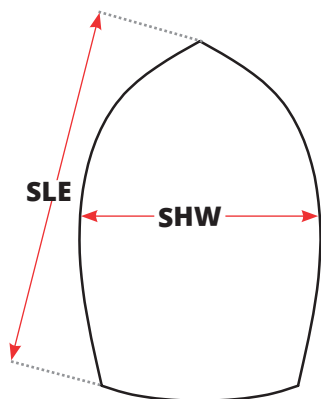

# Downwind Sails

Name	Date
Boat type	Furling system

Sail type  Spinnaker  Gennaker  Code Zero

I	
J	
MXL	
B	
TPS	
SLE	
SLU	
AMG	
SHW	
SPL	
R4	