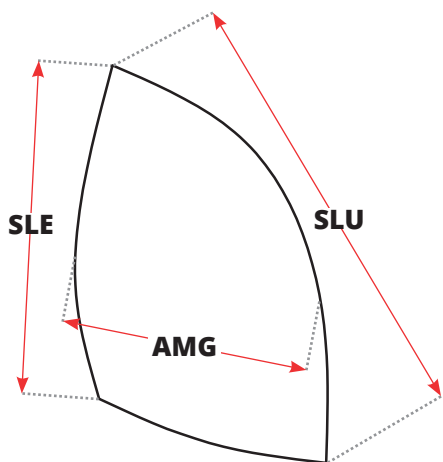

# Downwind Sails

Name	Date
Boat type	Furling system

Sail type  Spinnaker  Gennaker  Code Zero

I	
J	
MXL	
B	
TPS	
SLE	
SLU	
AMG	
SHW	
SPL	
R4	